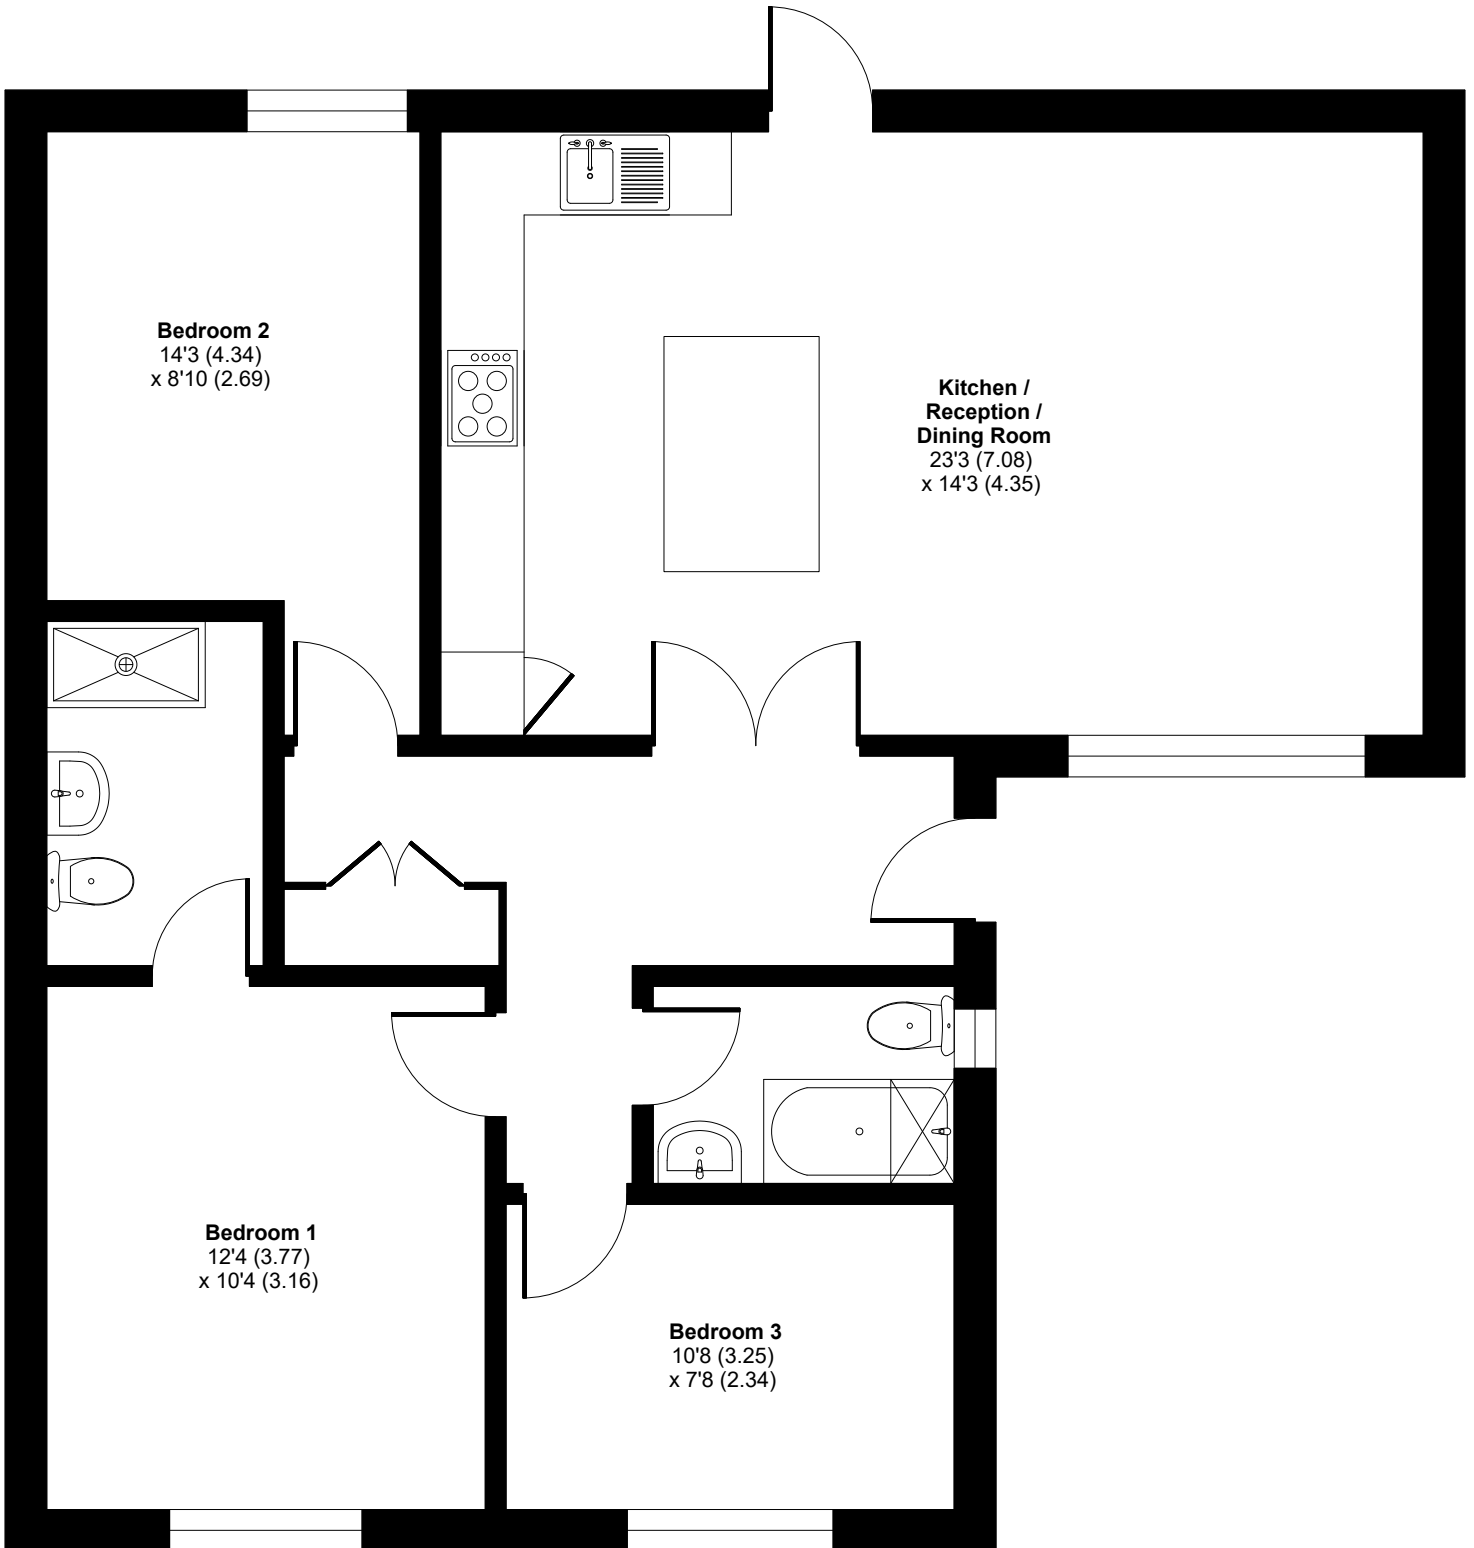

Willant Close, Maidenhead, SL6

Approximate Area = 857 sq ft / 79.6 sq m

For identification only - Not to scale

GROUND FLOOR